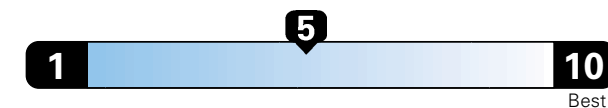

ALFA ROMEO STELVIO TI SPORT AWD

2019 MODEL YEAR

THIS VEHICLE IS MANUFACTURED TO MEET SPECIFIC UNITED STATES REQUIREMENTS. THIS VEHICLE IS NOT MANUFACTURED FOR SALE OR REGISTRATION OUTSIDE OF THE UNITED STATES.

MANUFACTURER'S SUGGESTED RETAIL PRICE OF THIS MODEL INCLUDING DEALER PREPARATION

Base Price: **$44,195**

ALFA STELVIO TI AWD

Exterior Color: Stromboli Gray Metallic Exterior Paint

Interior Color: Black / Red Interior Colors

Interior: Sport Leather Seats

Engine: 2.0L 280HP Turbocharged I4 Engine

Transmission: 8-Speed Automatic Transmission

STANDARD EQUIPMENT (UNLESS REPLACED BY OPTIONAL EQUIPMENT)

FUNCTIONAL/SAFETY FEATURES

- Supplemental Front Seat-Mounted Side Airbags
- LATCH Ready Child Seat Anchor System
- Rear Back-Up Camera
- Front / Rear Park-Assist Sensors
- Remote Keyless Entry
- Pushbutton Start
- Remote-Start System
- Stop / Start System
- Alfa DNA Drive Mode System
- Carbon Fiber Drive Shaft
- Power Folding Heated Mirrors
- Rain-Sensitive Windshield Wipers
- Heated Washer Nozzles
- Power Liftgate with Remote Liftgate Release
- Hill Descent Control
- Tire Service Kit

INTERIOR FEATURES

- 8.8-Inch AM / FM Bluetooth® Radio
- Apple CarPlay®
- Google Android Auto™
- SiriusXM® with 1-Year Radio Sub Call 800-643-2112
- Cluster 7.0-Inch TFT Color Display
- 8-Speaker Audio System
- Media Input Hub with Aux
- Dual Rear Charge USB Ports
- 12-Volt Center Console Power Outlet
- Dark Gray Oak Wood Interior Trim
- Leather-Wrapped Steering Wheel
- Steering Wheel Mounted Audio Controls
- Heated Steering Wheel
- Heated Front Seats
- Power 6-Way Driver Seat
- Power 6-Way Front Passenger Seat
- Power 4-Way Driver Lumbar Adjust
- Power 4-Way Passenger Lumbar Adjust
- Ambient Lighting Package
- A/C Auto Temperature Control w/Dual Zone Control

EXTERIOR FEATURES