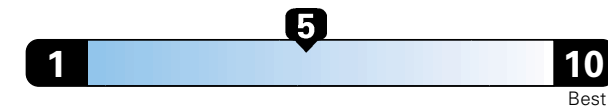

ALFA ROMEO STELVIO TI SPORT AWD

2019 MODEL YEAR

THIS VEHICLE IS MANUFACTURED TO MEET SPECIFIC UNITED STATES REQUIREMENTS. THIS VEHICLE IS NOT MANUFACTURED FOR SALE OR REGISTRATION OUTSIDE OF THE UNITED STATES.

MANUFACTURER'S SUGGESTED RETAIL PRICE OF THIS MODEL INCLUDING DEALER PREPARATION

Base Price: $44,195

ALFA STELVIO TI AWD
Exterior Color: Vulcano Black Metallic Exterior Paint
Interior Color: Black Interior Color
Interior: Sport Leather Seats
Engine: 2.0L 280HP Turbocharged I4 Engine
Transmission: 8-Speed Automatic Transmission

STANDARD EQUIPMENT (UNLESS REPLACED BY OPTIONAL EQUIPMENT)

FUNCTIONAL/SAFETY FEATURES
Supplemental Front Seat-Mounted Side Airbags
LATCH Ready Child Seat Anchor System
Rear Back-Up Camera
Front / Rear Park-Assist Sensors
Remote Keyless Entry
Pushbutton Start
Remote-Start System
Stop / Start System
Alfa DNA Drive Mode System
Carbon Fiber Drive Shaft
Power Folding Heated Mirrors
Rain-Sensitive Windshield Wipers
Heated Washer Nozzles
Power Liftgate with Remote Liftgate Release
Hill Descent Control
Tire Service Kit

INTERIOR FEATURES
8.8-Inch AM / FM Bluetooth® Radio
Apple CarPlay®
Google Android Auto™
SiriusXM® with 1-Year Radio Sub Call 800-643-2112
Cluster 7.0-Inch TFT Color Display
8-Speaker Audio System
Media Input Hub with Aux
Dual Rear Charge USB Ports
12-Volt Center Console Power Outlet
Dark Gray Oak Wood Interior Trim
Leather-Wrapped Steering Wheel
Steering Wheel Mounted Audio Controls
Heated Steering Wheel
Heated Front Seats
Power 6-Way Driver Seat
Power 6-Way Front Passenger Seat
Power 4-Way Driver Lumbar Adjust
Power 4-Way Passenger Lumbar Adjust
Ambient Lighting Package
A/C Auto Temperature Control w/Dual Zone Control