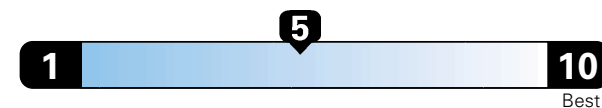

ALFA ROMEO STELVIO TI SPORT AWD

2019 MODEL YEAR

THIS VEHICLE IS MANUFACTURED TO MEET SPECIFIC UNITED STATES REQUIREMENTS. THIS VEHICLE IS NOT MANUFACTURED FOR SALE OR REGISTRATION OUTSIDE OF THE UNITED STATES.

MANUFACTURER'S SUGGESTED RETAIL PRICE OF THIS MODEL INCLUDING DEALER PREPARATION

Base Price: **$44,495**

ALFA STELVIO TI AWD
Exterior Color: Imola Titanium Metallic Exterior Paint
Interior Color: Black Interior Color
Interior: Sport Leather Seats
Engine: 2.0L 280HP Turbocharged I4 Engine
Transmission: 8-Speed Automatic Transmission

STANDARD EQUIPMENT (UNLESS REPLACED BY OPTIONAL EQUIPMENT)

FUNCTIONAL/SAFETY FEATURES
Supplemental Front Seat-Mounted Side Airbags
LATCH Ready Child Seat Anchor System
Rear Back-Up Camera
Front / Rear Park-Assist Sensors
Remote Keyless Entry
Pushbutton Start
Remote-Start System
Stop / Start System
Alfa DNA Drive Mode System
Carbon Fiber Drive Shaft
Power Folding Heated Mirrors
Rain-Sensitive Windshield Wipers
Heated Washer Nozzles
Power Liftgate with Remote Liftgate Release
Hill Descent Control
Tire Service Kit

INTERIOR FEATURES
8.8-Inch AM / FM Bluetooth® Radio
Apple CarPlay®
Google Android Auto™
SiriusXM® with 1-Year Radio Sub Call 800-643-2112
Cluster 7.0-Inch TFT Color Display
8-Speaker Audio System
Media Input Hub with Aux
Dual Rear Charge USB Ports
12-Volt Center Console Power Outlet
Dark Gray Oak Wood Interior Trim
Leather-Wrapped Steering Wheel
Steering Wheel Mounted Audio Controls
Heated Steering Wheel
Heated Front Seats
Power 6-Way Driver Seat
Power 6-Way Front Passenger Seat
4-Way Power Driver Lumbar Adjust
4-Way Power Passenger Lumbar Adjust
Ambient Lighting Package
A/C Auto Temperature Control w/Dual Zone Control