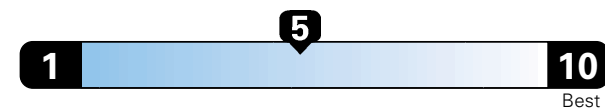

For more information visit: www.AlfaRomeoUSA.com
or call 1-844-ALFA-USA (1-844-253-2872)

FCA US LLC

Fuel Economy and Environment

Gasoline Vehicle

Fuel Economy These estimates reflect new EPA methods beginning with 2017 models.
24 MPG
combined city/hwy
22 city
28 highway
4.2 gallons per 100 miles

Small SUV 4WD range from 18 to 120 MPG .
The best vehicle rates 136 MPGe.

You spend
\$2,500
in fuel costs
over 5 years
compared to the
average new vehicle.

Annual fuel cost
\$1,900

Fuel Economy & Greenhouse Gas Rating (tailpipe only)