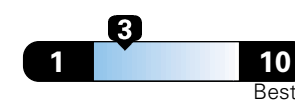

Smog Rating (tailpipe only)

This vehicle emits 470 grams CO2 per mile. The best emits 0 grams per mile (tailpipe only). Producing and distributing fuel also creates emissions; learn more at fuel economy.gov.

Actual results will vary for many reasons, including driving conditions and how you drive and maintain your vehicle. The average new vehicle gets 27 MPG and cost $7,000 to fuel over 5 years. Cost estimates are based on 15,000 miles per year at $3.00 per gallon. MPGe is miles per gasoline gallon equivalent. Vehicle emissions are a significant cause of climate change and smog.

fuel economy.gov

Calculate personalized estimates and compare vehicles