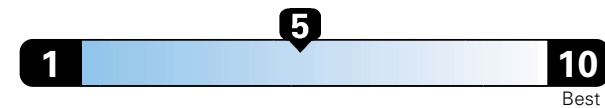

Fuel Economy & Greenhouse Gas Rating (tailpipe only)