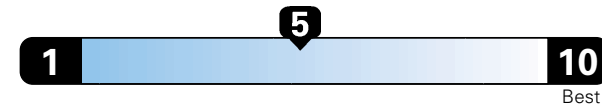

Small SUV 2WD range from 18 to 37 MPG. The best vehicle rates 136 MPGe.

4.0 gallons per 100 miles

You spend \$500 in fuel costs over 5 years compared to the average new vehicle.

Annual fuel cost \$1,450

Fuel Economy & Greenhouse Gas Rating (tailpipe only)