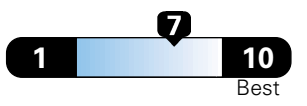

Smog Rating (tailpipe only)

This vehicle emits 354 grams CO2 per mile. The best emits 0 grams per mile (tailpipe only). Producing and distributing fuel also creates emissions; learn more at fuelconomy.gov.

Actual results will vary for many reasons, including driving conditions and how you drive and maintain your vehicle. The average new vehicle gets 27 MPG and cost $6,750 to fuel over 5 years. Cost estimates are based on 15,000 miles per year at $2.40 per gallon. MPGe is miles per gasoline gallon equivalent. Vehicle emissions are a significant cause of climate change and smog.

fuelconomy.gov

Calculate personalized estimates and compare vehicles