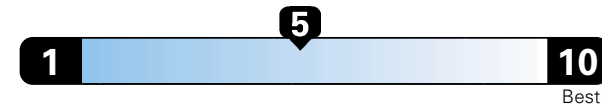

2018 MODEL YEAR

THIS VEHICLE IS MANUFACTURED TO MEET SPECIFIC UNITED STATES REQUIREMENTS. THIS VEHICLE IS NOT MANUFACTURED FOR SALE OR REGISTRATION OUTSIDE OF THE UNITED STATES.

MANUFACTURER'S SUGGESTED RETAIL PRICE OF THIS MODEL INCLUDING DEALER PREPARATION

Base Price: $19,995

FIAT 500X POP FWD
Exterior Color: Grigio Graphite (Graphite Grey) Exterior Paint
Interior Color: Black Interior Color
Interior: Cloth Seats w/Blue Insert
Engine: 2.4L I4 MultiAir® Engine
Transmission: 9-Speed Automatic Transmission

STANDARD EQUIPMENT (UNLESS REPLACED BY OPTIONAL EQUIPMENT) FUNCTIONAL/SAFETY FEATURES

- Advanced Multistage Front Air Bags
- Supplemental Front Seat Side Air Bags
- Supplemental Side-Curtain Front / Rear Air Bags
- Driver Inflatable Knee-Bolster Air Bag
- Child Seat Anchor System-LATCH Ready
- ParkView® Rear Back Up Camera
- Speed Control
- Speed Sensitive Power Locks
- Keyless Entry
- Electric Park Brake
- 4-Wheel Anti-Lock Brakes
- Electronic Roll Mitigation
- Electronic Stability Control
- Security Alarm
- Tire Pressure Monitoring Display
- Rear Window Defroster
- Rear Window Wiper / Washer
- Hill Start Assist

INTERIOR FEATURES

- Uconnect® 4 With 7-Inch Display
- Apple CarPlay® Capable
- Google Android Auto™ Capable
- Integrated Voice Command with Bluetooth®
- 6-Speakers
- Dual Remote USB Port - Charge Only
- Air Conditioning
- Cluster 3.5-Inch TFT Black and White Display
- Steering Wheel Mounted Audio Controls
- Tilt / Telescope Steering Column
- Manual 6-Way Driver / Passenger Seats
- Front Passenger Forward Fold Flat Seat
- Rear 60/40 Folding Seat
- Power Windows Express Up / Down w/Rear Express Down
- 12-Volt Auxiliary Power Outlet
- Rear View Day / Night Mirror
- Sun Visors with Vanity Mirror

EXTERIOR FEATURES