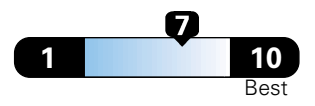

Smog Rating (tailpipe only)

This vehicle emits 354 grams CO2 per mile. The best emits 0 grams per mile (tailpipe only). Producing and distributing fuel also creates emissions; learn more at fuelconomy.gov.

Actual results will vary for many reasons, including driving conditions and how you drive and maintain your vehicle. The average new vehicle gets 27 MPG and cost $6,750 to fuel over 5 years. Cost estimates are based on 15,000 miles per year at $2.40 per gallon. MPGe is miles per gasoline gallon equivalent. Vehicle emissions are a significant cause of climate change and smog.

fuelconomy.gov

Calculate personalized estimates and compare vehicles