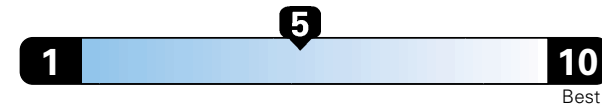

2018 MODEL YEAR

THIS VEHICLE IS MANUFACTURED TO MEET SPECIFIC UNITED STATES REQUIREMENTS. THIS VEHICLE IS NOT MANUFACTURED FOR SALE OR REGISTRATION OUTSIDE OF THE UNITED STATES.

MANUFACTURER'S SUGGESTED RETAIL PRICE OF THIS MODEL INCLUDING DEALER PREPARATION

Base Price: **$19,995**

FIAT 500X POP FWD

Exterior Color: Nero Cinema (Black Clear-Coat) Exterior Paint

Interior Color: Black Interior Color

Interior: Cloth Low-Back Bucket Seats

Engine: 2.4L I4 MultiAir® Engine

Transmission: 9-Speed Automatic Transmission

STANDARD EQUIPMENT (UNLESS REPLACED BY OPTIONAL EQUIPMENT)

FUNCTIONAL/SAFETY FEATURES

- Advanced Multistage Front Air Bags
- Supplemental Front Seat Side Air Bags
- Supplemental Side-Curtain Front / Rear Air Bags
- Driver Inflatable Knee-Bolster Air Bag
- Child Seat Anchor System-LATCH Ready
- ParkView® Rear Back Up Camera
- Speed Control
- Speed Sensitive Power Locks
- Keyless Entry
- Electric Park Brake
- 4-Wheel Anti-Lock Brakes
- Electronic Roll Mitigation
- Electronic Stability Control
- Security Alarm
- Tire Pressure Monitoring Display
- Rear Window Defroster
- Rear Window Wiper / Washer
- Hill Start Assist

INTERIOR FEATURES

- Uconnect® 4 With 7-Inch Display
- Apple CarPlay® Capable
- Google Android Auto™ Capable
- Integrated Voice Command with Bluetooth®
- 6-Speakers
- Dual Remote USB Port - Charge Only
- Air Conditioning
- Cluster 3.5-Inch TFT Black and White Display
- Steering Wheel Mounted Audio Controls
- Tilt / Telescope Steering Column
- Manual 6-Way Driver / Passenger Seats
- Front Passenger Forward Fold Flat Seat
- Rear 60/40 Folding Seat
- Power Windows Express Up / Down w/Rear Express Down
- 12-Volt Auxiliary Power Outlet
- Rear View Day / Night Mirror
- Sun Visors with Vanity Mirror

EXTERIOR FEATURES