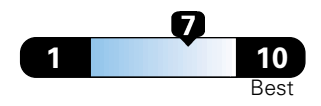

This vehicle emits 354 grams CO2 per mile. The best emits 0 grams per mile (tailpipe only). Producing and distributing fuel also creates emissions; learn more at fuelconomy.gov.

Actual results will vary for many reasons, including driving conditions and how you drive and maintain your vehicle. The average new vehicle gets 27 MPG and cost $6,750 to fuel over 5 years. Cost estimates are based on 15,000 miles per year at $2.40 per gallon. MPGe is miles per gasoline gallon equivalent. Vehicle emissions are a significant cause of climate change and smog.

fuelconomy.gov

Calculate personalized estimates and compare vehicles