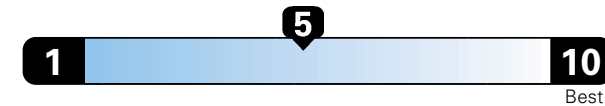

This vehicle emits 354 grams CO2 per mile. The best emits 0 grams per mile (tailpipe only). Producing and distributing fuel also creates emissions; learn more at fuelconomy.gov.

Actual results will vary for many reasons, including driving conditions and how you drive and maintain your vehicle. The average new vehicle gets 27 MPG and cost $6,750 to fuel over 5 years. Cost estimates are based on 15,000 miles per year at $2.40 per gallon. MPGe is miles per gasoline gallon equivalent. Vehicle emissions are a significant cause of climate change and smog.

fuelconomy.gov

Calculate personalized estimates and compare vehicles