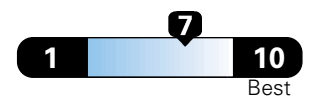

Smog Rating (tailpipe only)

This vehicle emits 354 grams CO2 per mile. The best emits 0 grams per mile (tailpipe only). Producing and distributing fuel also creates emissions; learn more at fuelconomy.gov.

Actual results will vary for many reasons, including driving conditions and how you drive and maintain your vehicle. The average new vehicle gets 27 MPG and cost $6,750 to fuel over 5 years. Cost estimates are based on 15,000 miles per year at $2.40 per gallon. MPGe is miles per gasoline gallon equivalent. Vehicle emissions are a significant cause of climate change and smog.

fuelconomy.gov

Calculate personalized estimates and compare vehicles