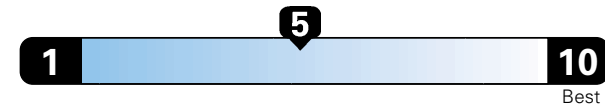

Small SUV 2WD range from 18 to 37 MPG .
The best vehicle rates 136 MPGe.

You spend \$500
in fuel costs
over 5 years
compared to the
average new vehicle.

Annual fuel cost \$1,450

Fuel Economy & Greenhouse Gas Rating (tailpipe only)