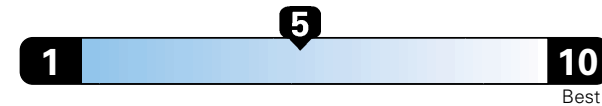

Fuel Economy & Greenhouse Gas Rating (tailpipe only)