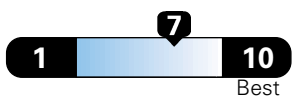

Smog Rating (tailpipe only)

This vehicle emits 364 grams CO2 per mile. The best emits 0 grams per mile (tailpipe only). Producing and distributing fuel also creates emissions; learn more at fueleconomy.gov.

Actual results will vary for many reasons, including driving conditions and how you drive and maintain your vehicle. The average new vehicle gets 27 MPG and cost $6,750 to fuel over 5 years. Cost estimates are based on 15,000 miles per year at $2.40 per gallon. MPGe is miles per gasoline gallon equivalent. Vehicle emissions are a significant cause of climate change and smog.

fueleconomy.gov

Calculate personalized estimates and compare vehicles

Smartphone QR Code