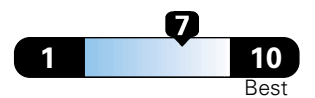

Smog Rating (tailpipe only)

This vehicle emits 364 grams CO2 per mile. The best emits 0 grams per mile (tailpipe only). Producing and distributing fuel also creates emissions; learn more at fuelconomy.gov.

Actual results will vary for many reasons, including driving conditions and how you drive and maintain your vehicle. The average new vehicle gets 27 MPG and cost $6,750 to fuel over 5 years. Cost estimates are based on 15,000 miles per year at $2.40 per gallon. MPGe is miles per gasoline gallon equivalent. Vehicle emissions are a significant cause of climate change and smog.

fuelconomy.gov

Calculate personalized estimates and compare vehicles