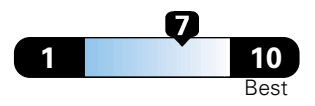

Smog Rating (tailpipe only)

Actual results will vary for many reasons, including driving conditions and how you drive and maintain your vehicle. The average new vehicle gets 27 MPG and cost $6,750 to fuel over 5 years. Cost estimates are based on 15,000 miles per year at $2.40 per gallon. MPGe is miles per gasoline gallon equivalent. Vehicle emissions are a significant cause of climate change and smog.

fuelconomy.gov

Calculate personalized estimates and compare vehicles