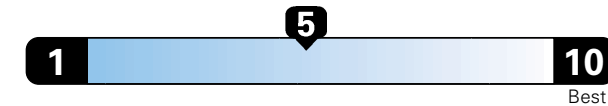

Fuel Economy & Greenhouse Gas Rating (tailpipe only)

This vehicle emits 364 grams CO2 per mile. The best emits 0 grams per mile (tailpipe only). Producing and distributing fuel also creates emissions; learn more at fuelconomy.gov.