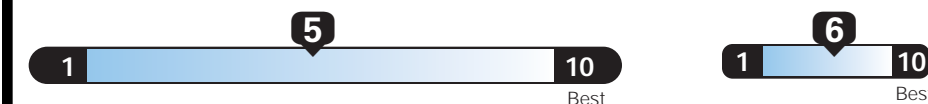

This vehicle emits 364 grams CO2 per mile. The best emits 0 grams per mile (tailpipe only). Producing and distributing fuel also creates emissions; learn more at fuel economy.gov

Actual results will vary for many reasons, including driving conditions and how you drive and maintain your vehicle. The average new vehicle gets 26 MPG and cost $7,000 to fuel over 5 years. Cost estimates are based on 15,000 miles per year at $2.45 per gallon. MPGe is miles per gasoline gallon equivalent. Vehicle emissions are a significant cause of climate change and smog.

fuel economy.gov

Calculate personalized estimates and compare vehicles

Smartphone QR Code™

GOVERNMENT 5-STAR SAFETY RATINGS

This vehicle has not been rated by the government for frontal crash, side crash or rollover risk.

Source: National Highway Traffic Safety Administration (NHTSA) www.safercar.gov or 1-888-327-4236

Bumper Performance

This vehicle is equipped with bumper systems that can withstand a frontal barrier impact speed of 2.5 miles per hour and a rear barrier impact speed of 2.5 miles per hour with no more damage than allowed by the Federal bumper standard. The Federal bumper standard allows damage to the bumpers and attaching hardware and specifies barrier tests to be conducted at 2.5 miles per hour.

PARTS CONTENT INFORMATION

FOR VEHICLES IN THIS CARLINE:
U.S./CANADIAN PARTS CONTENT: 29%
MAJOR SOURCES OF FOREIGN PARTS CONTENT:

ITALY: 52%
NOTE: PARTS CONTENT DOES NOT INCLUDE FINAL ASSEMBLY, DISTRIBUTION, OR OTHER NON-PARTS COSTS.

FOR THIS VEHICLE:
FINAL ASSEMBLY POINT:
MELFI, ITALY

COUNTRY OF ORIGIN:
ENGINE: UNITED STATES
TRANSMISSION: UNITED STATES