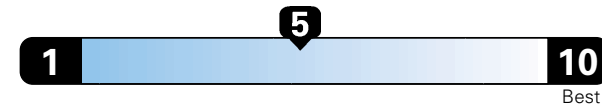

2018 MODEL YEAR

THIS VEHICLE IS MANUFACTURED TO MEET SPECIFIC UNITED STATES REQUIREMENTS. THIS VEHICLE IS NOT MANUFACTURED FOR SALE OR REGISTRATION OUTSIDE OF THE UNITED STATES.

MANUFACTURER'S SUGGESTED RETAIL PRICE OF THIS MODEL INCLUDING DEALER PREPARATION

Base Price: $27,415

FIAT 500X LOUNGE AWD

Exterior Color: Rame Chiaro (Light Copper) Exterior Paint

Interior Color: Black Interior Color

Interior: Leather-Trimmed Bucket Seats

Engine: 2.4L I4 MultiAir® Engine

Transmission: 9-Speed Automatic Transmission

STANDARD EQUIPMENT (UNLESS REPLACED BY OPTIONAL EQUIPMENT)

FUNCTIONAL/SAFETY FEATURES

- Advanced Multistage Front Air Bags
- Supplemental Front Seat Side Air Bags
- Supplemental Side-Curtain Front / Rear Air Bags
- Driver Inflatable Knee-Bolster Air Bag
- Child Seat Anchor System-LATCH Ready
- ParkView® Rear Back Up Camera
- Passive Entry / Keyless Go
- Remote-Start System
- Speed Control
- 4-Wheel Anti-Lock Brakes
- Electronic Stability Control
- Electronic Roll Mitigation
- Security Alarm

INTERIOR FEATURES

- Uconnect® 4 Navigation with 7-Inch Display
- Apple CarPlay® Capable
- Google Android Auto™ Capable
- Premium Audio System
- Integrated Voice Command with Bluetooth®
- Dual Remote USB Port - Charge Only
- SiriusXM® Sat Radio w/ 1-Yr Sub Call 800-643-2112
- Air Conditioning ATC with Dual Zone Control
- Cluster 3.5-Inch TFT Color Display
- Tilt / Telescope Steering Column
- Heated Steering Wheel
- Steering Wheel Mounted Audio Controls
- Leather-Wrapped Shift Knob
- Heated Front Seats
- Power 8-Way Driver Seat / Manual Passenger Seat
- Power 4-Way Driver Lumbar Adjust
- Front Passenger Forward Fold Flat Seat
- Reversible Height Adjust Load Floor
- Ambient Lighting
- Auto-Dimming Rear View Mirror
- Front and Rear Carpeted Floor Mats

EXTERIOR FEATURES