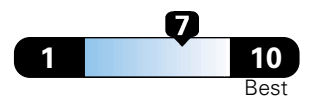

Smog Rating (tailpipe only)

This vehicle emits 364 grams CO2 per mile. The best emits 0 grams per mile (tailpipe only). Producing and distributing fuel also creates emissions; learn more at fuelconomy.gov.

Actual results will vary for many reasons, including driving conditions and how you drive and maintain your vehicle. The average new vehicle gets 27 MPG and cost $6,750 to fuel over 5 years. Cost estimates are based on 15,000 miles per year at $2.40 per gallon. MPGe is miles per gasoline gallon equivalent. Vehicle emissions are a significant cause of climate change and smog.

fuelconomy.gov

Calculate personalized estimates and compare vehicles